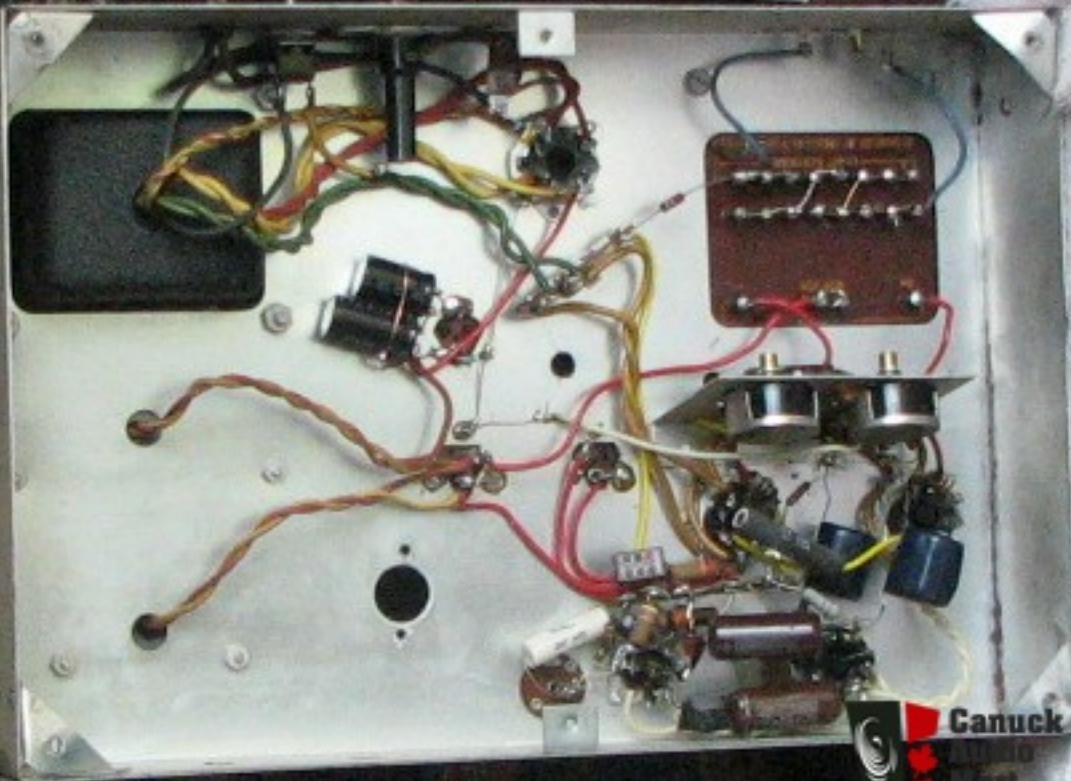

6X4

6X4

6X4

INPUT JACK

LONELY HERB CLUB
HAND

OFF
PUSH
3A 250V

Electrohome
Model 6X4
6X4
VACUUM ELECTRONIC RECTIFIER
6X4
Model 6X4

16 Ω 0
SPEAKER
CONNECTION

Electrohome

MODEL—PA-100

FINISH—

117 VOLTS

25/60 CYCLE

141 V.A.

DOMINION ELECTROHOME INDUSTRIES Limited
KITCHENER CANADA

LICENSED BY CANADIAN RADIO PATENTS LTD.