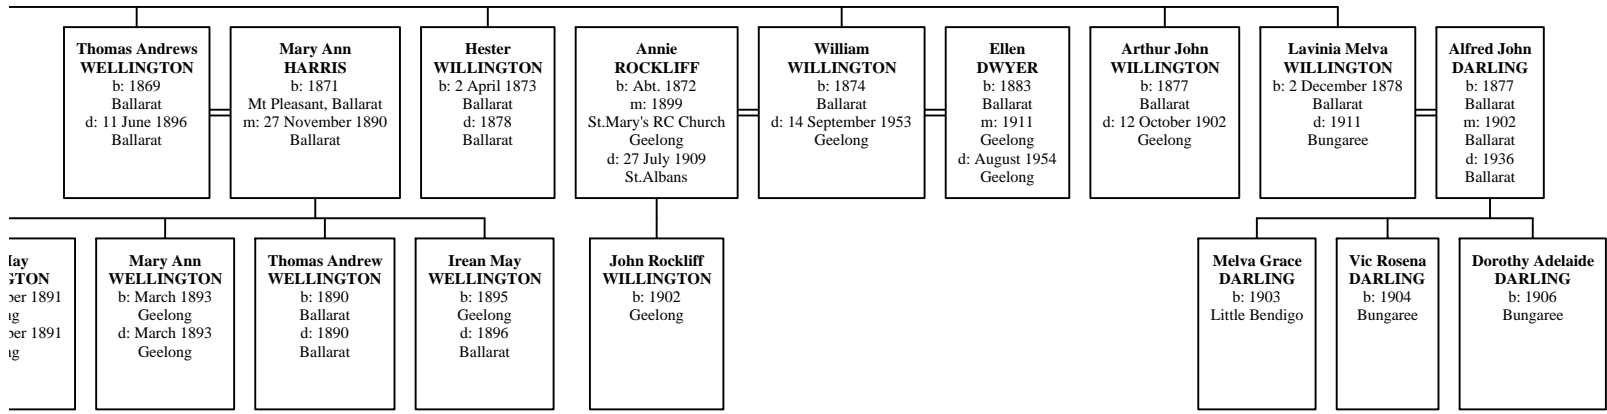

<http://dalmura.com.au/genealogy/Willington/>
 2010

The Willingtons from Shirehampton

Mary WHITE
 b: 1836
 Liverpool
 m: 4 May 18
 Ballarat
 d: 1887
 E. Melb Hosp

Edward Nelson Horatio WELLINGTON
 b: 21 August 1859
 Ballarat
 d: 1 November 1900
 Ballarat

Mary Hanna Jane FLETT
 b: 13 September 1886
 Balranald
 m: 1907
 d: 1985
 Brunswick

Vera WELLINGTON
 b: 1891
 Ballarat
 d: 1970
 HEAT

Arthur WOODING
 b: 1892
 Mt. Korong
 d: 1967
 Malvern

Amy Lillian WELLINGTON
 b: 1896
 Ballarat
 d: 1973
 HEAT

Ernest Harry NARBROUGH
 b: Abt. 1892
 d: 1971
 SAND

Clet WILL
 b:
 B:
 d:
 B:

1 - Willington/Wellington Genealogy

**Thomas Andrews
WELLINGTON**
b: 1869
Ballarat
d: 11 June 1896
Ballarat

**Mary Ann
HARRIS**
b: 1871
Mt Pleasant, Ballarat
m: 27 November 1890
Ballarat

**Ellen
DWYER**
b: 1883
Ballarat
m: 1911
Geelong
d: August 1954
Geelong

**Arthur John
WELLINGTON**
b: 1877
Ballarat
d: 12 October 1902
Geelong

**Lavinia Melva
WELLINGTON**
b: 2 December 1878
Ballarat
d: 1911
Bungaree