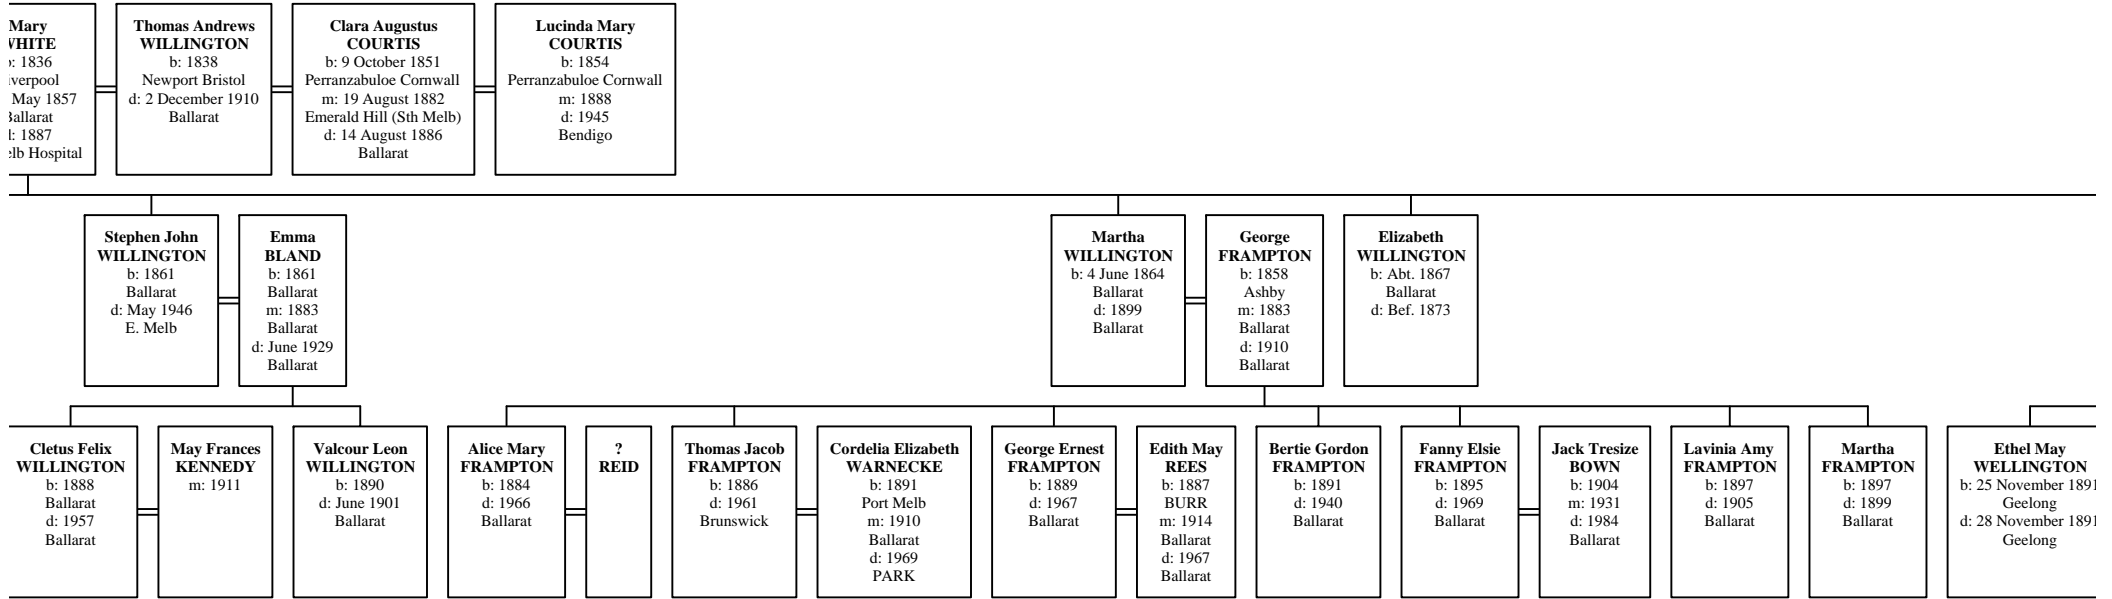

<http://dalmura.com.au/genealogy/Willington/>
 2010

The Willingtons from Shirehampton

Mary WHITE
 b: 1836
 Liverpool
 m: 4 May 18
 Ballarat
 d: 1887
 E. Melb Hosp

Edward Nelson Horatio WELLINGTON
 b: 21 August 1859
 Ballarat
 d: 1 November 1900
 Ballarat

Jessie BARFORD
 b: 1861
 Ballarat
 m: 12 January 1882
 Ballarat
 d: February 1910
 Ballarat

Laura GERRETT
 b: 1894
 Ballarat

Albert Henry LACY
 m: 1919

William Thomas GERRETT
 b: 1896
 Ballarat
 d: 1967
 Ballarat

Mary Hanna Jane FLETT
 b: 13 September 1886
 Balranald
 m: 1907
 d: 1985
 Brunswick

Vera WELLINGTON
 b: 1891
 Ballarat
 d: 1970
 HEAT

Arthur WOODING
 b: 1892
 Mt. Korong
 d: 1967
 Malvern

Amy Lillian WELLINGTON
 b: 1896
 Ballarat
 d: 1973
 HEAT

Ernest Harry NARBROUGH
 b: Abt. 1892
 d: 1971
 SAND

Clet WILL
 b:
 B:
 d:
 B:

1 - Willington/Wellington Genealogy

**Thomas Andrews
WELLINGTON**
b: 1869
Ballarat
d: 11 June 1896
Ballarat

**Mary Ann
HARRIS**
b: 1871
Mt Pleasant, Ballarat
m: 27 November 1890
Ballarat