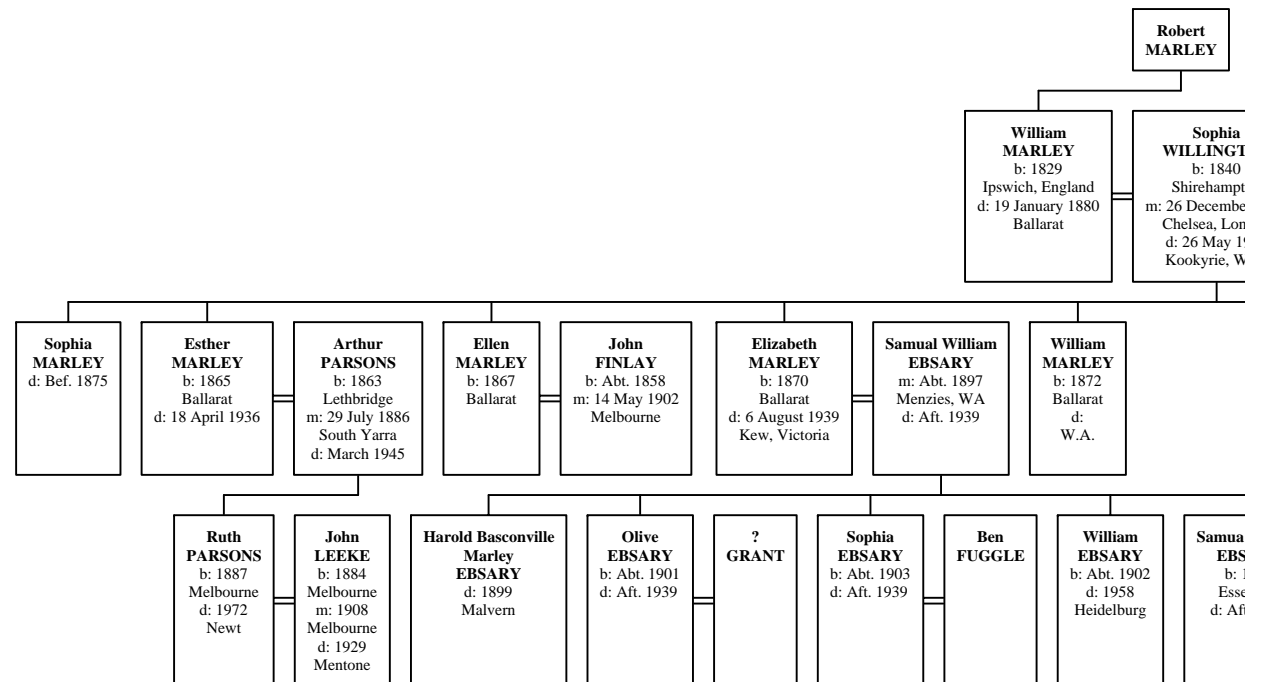

## Descendants of |

<http://dalmura.com.au/genealogy/Willington/>  
2010

# of Robert Marley

rt  
EY

**Sophia  
LINGTON**  
b: 1840  
Hampton  
December 1859  
sea, London  
May 1907  
yrie, W.A.