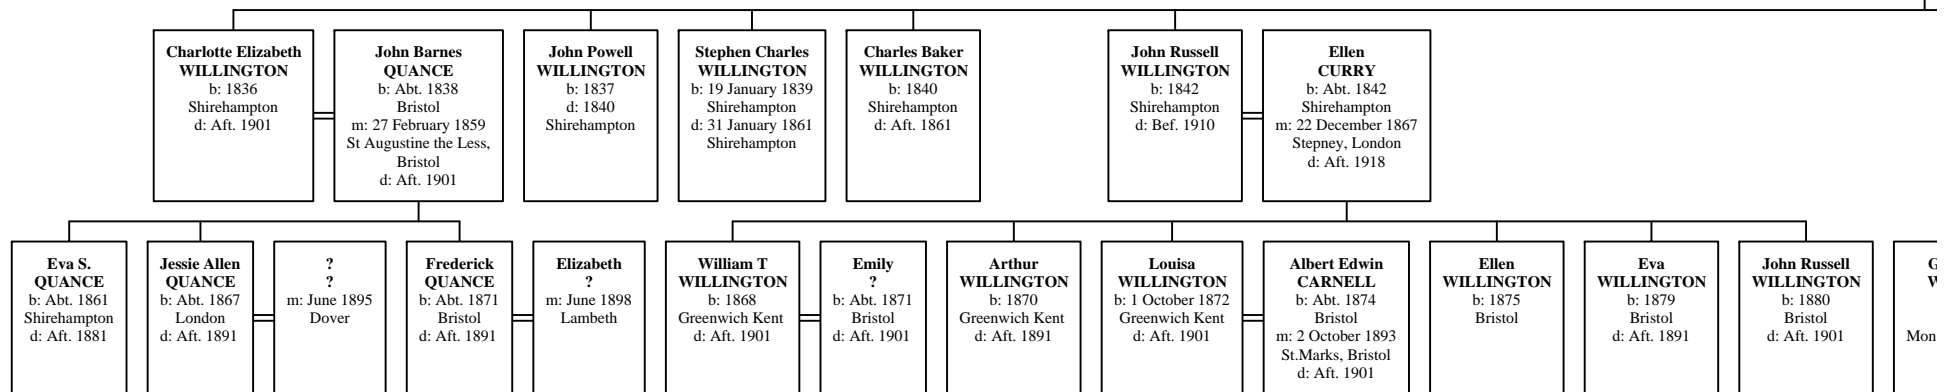

The Willingtons from Shirehampton

John Russell WILLINGTON b: 1815 Westbury-On-Trym d: Aft. 1881	Charles POWE b: Abt. 1815 Bristol m: 29 July St. John, Bed Bristol d: Aft. 1881
---	--

<http://dalmura.com.au/genealogy/Willington/>
2010

1 - Willington/Wellington Genealogy

Charlotte POWELL
 b: Abt. 1818
 Bristol
 d: 29 July 1835
 14hn, Bedminster,
 Bristol
 d: Aft. 1871