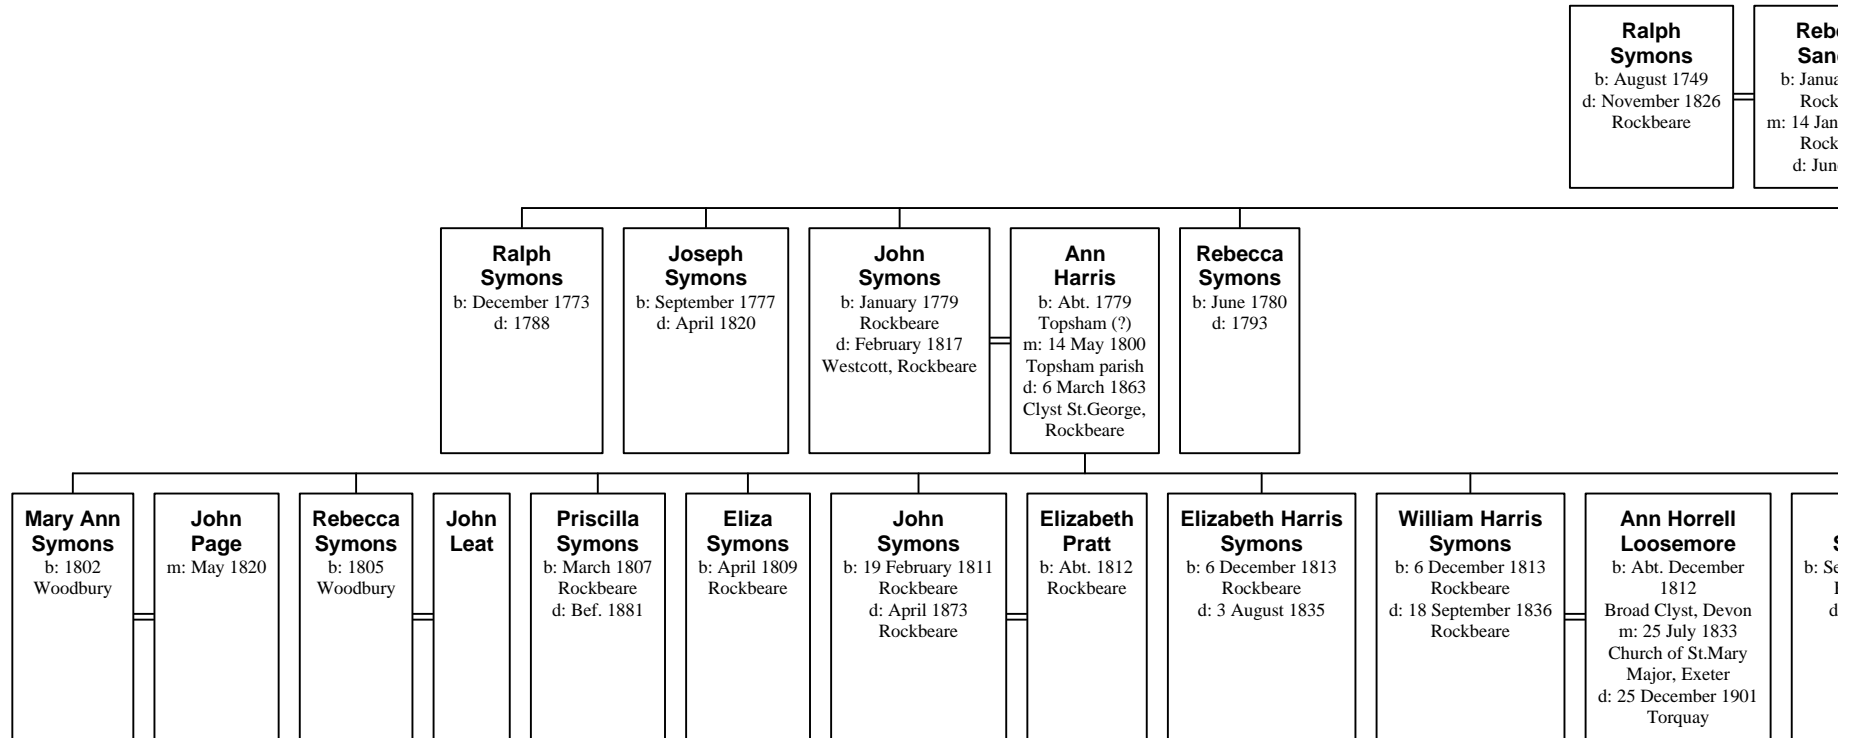

## Symons from Rockbeare

**Rebecca Sanders**

**Rebecca Sanders**

b: January 1749  
Rockbeare  
d: 14 January 1773  
Rockbeare  
d: June 1795

**Henry Symons**  
b: April 1783

**Betty Symons**  
b: 1785  
m: October 1806

**William Symons**  
b: January 1785  
d: December 1830

**Ann Maria Salter**  
b: Abt. 1791  
Ottery St Mary  
m: 27 November 1811  
Woodbury

**Elizabeth Symons**  
b: July 1787  
d: 1788

**Harriet Symons**  
b: May 1790

**Henry Symons**  
b: September 1815  
Rockbeare  
d: Aft. 1851

**John Symons**  
b: 1807  
d: 1847

**Ann Mitchell**  
b: 10 March 1816  
Broad Clyst  
d: Aft. 1881

**Henry Symons**  
b: 1809

**Anna Maria Symons**  
b: March 1812  
Woodbury