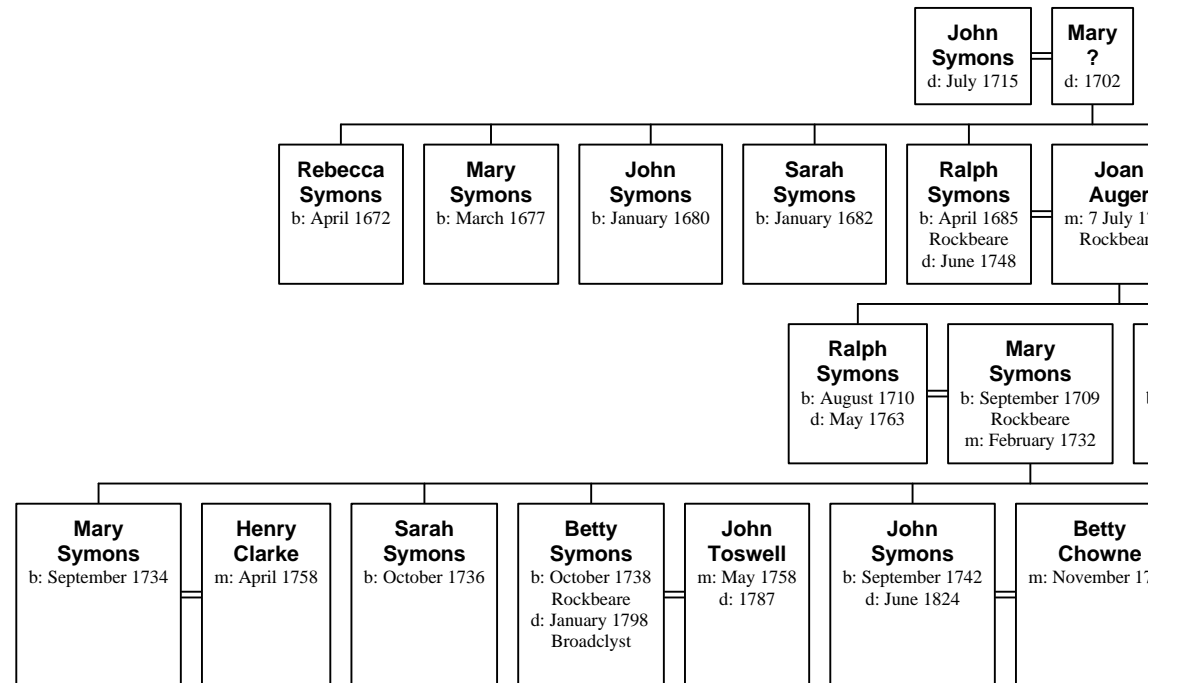

## Symons from Rockbeare

<http://users.bigpond.net.au/robbins/symons>

June 2002

**Rockbeare Genealogy Website**

ry

'02