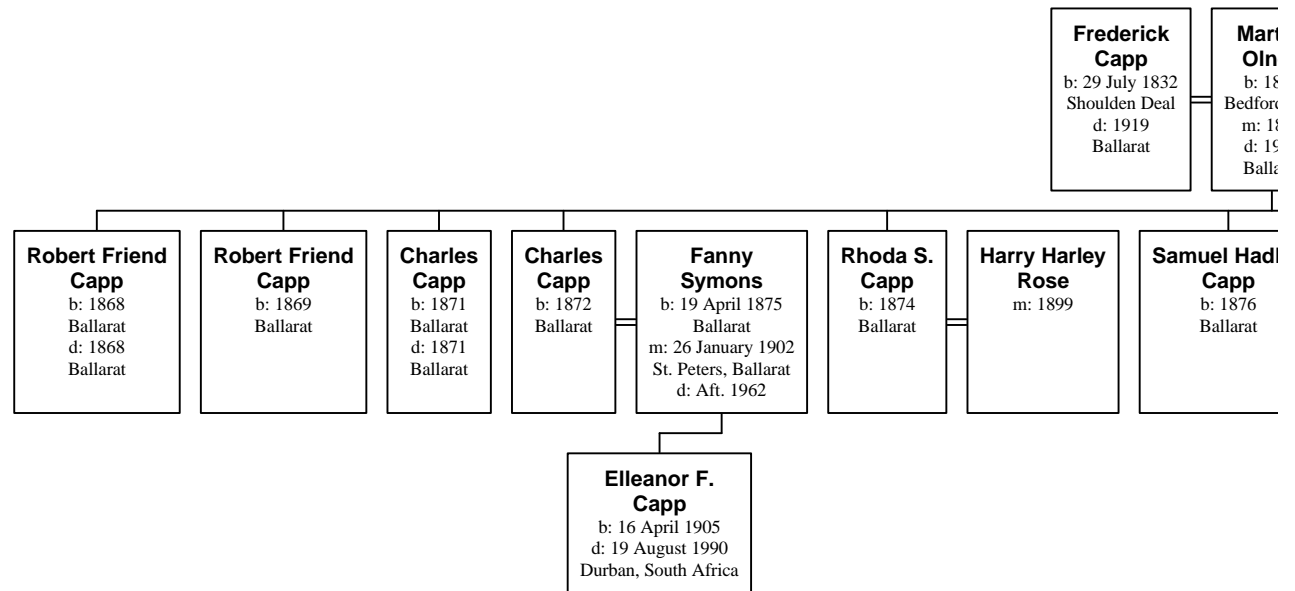

Symons from Rockbear

<http://users.bigpond.net.au/robbins/symons>

July 2003

Reference material from:

<http://www.geocities.com/mepnab/c/c01.html#capp>

Ballarat Genealogy Website

**Martha
Olney**
b: 1844
Bedfordshire
m: 1867
d: 1912
Ballarat

**Hadley
Capp**
b: 1876
Ballarat

**Frederick
Capp**
b: 1878
Ballarat

**Lillian Mary
Gibson**
m: 1903

**Herbert
Capp**
b: 1880
Ballarat

**Hilda Lillian
Harvey**
m: 1905

**Annie
Capp**
b: 1881
Ballarat

**Arthur
Oneil**
m: 1902

**Ernest
Capp**
b: 1887
Ballarat

**Ethel May
Kerr**
m: 1914

**Flor
Capp**
b: 1891
Ballarat
d: 1891
Ballarat