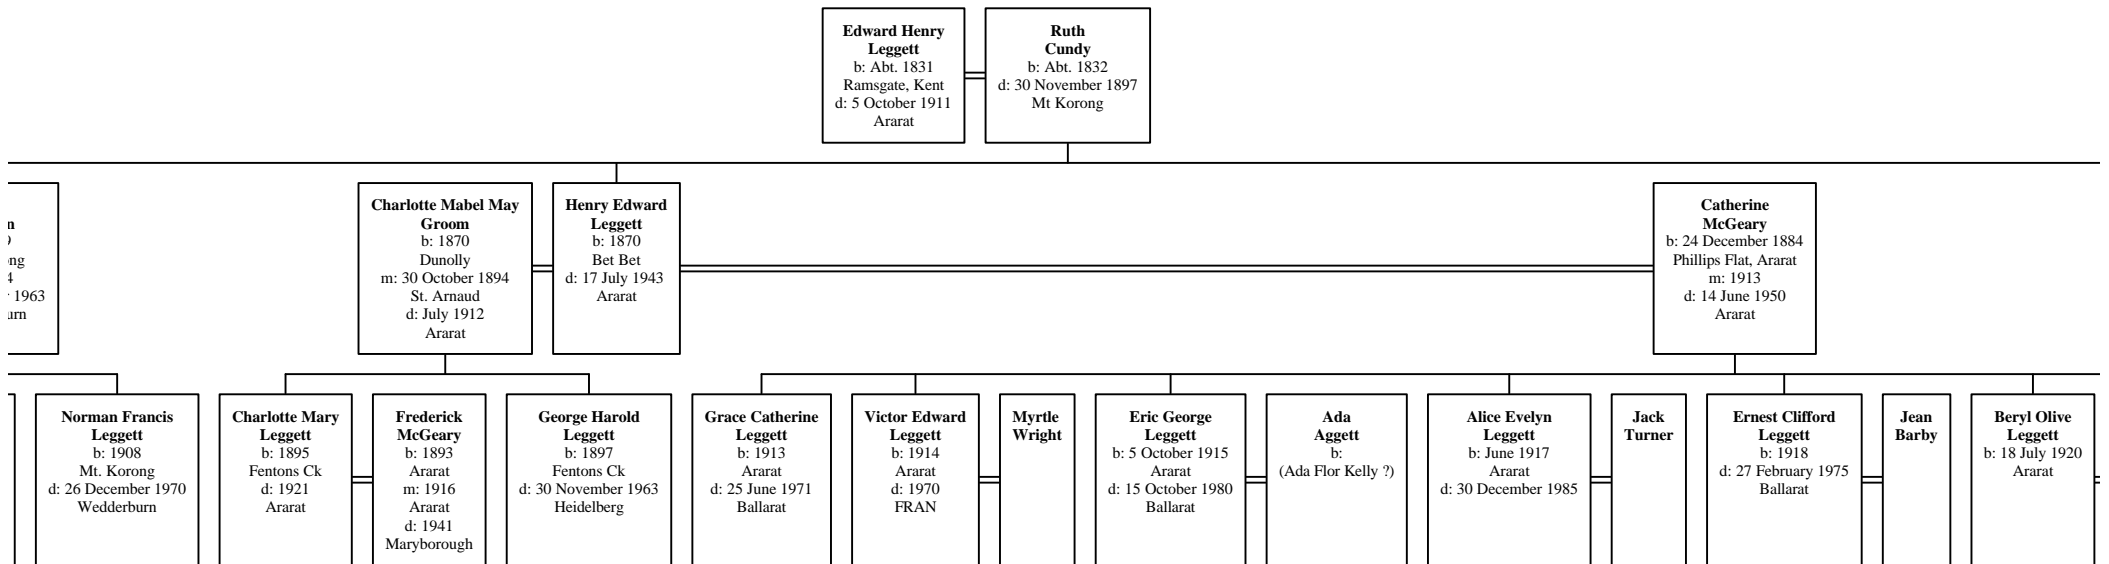

<http://users.bigpond.net.au/robbins/leggett/>
 November, 2002.

Leggett family (Bet Bet & Berrimal) Genealogy Website

n
)
ng
4
· 1963
um