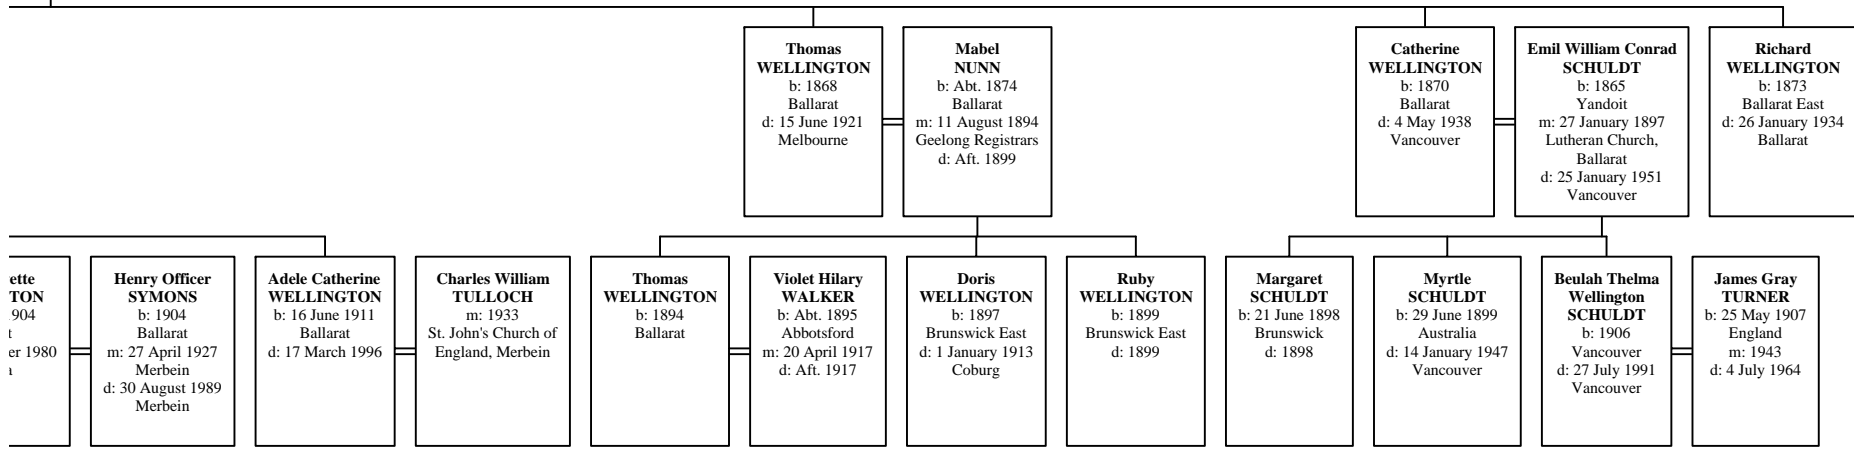

The Willingtons from Shirehampton

<http://dalmura.com.au/genealogy/Willington/>
2010

1 - Wellington/Wellington Genealogy

Margaret Ann SLANEY
 b: 24 May 1837
 Ballarat, County Louth,
 Ireland
 d: 3 February 1864
 Ballarat, Arch of England,
 St.Kilda
 d: December 1917
 Ballarat East

ette TON
 b: 1904
 Ballarat
 d: 17 March 1996

Henry Officer SYMONS
 b: 1904
 Ballarat
 m: 27 April 1927
 Merbein
 d: 30 August 1989
 Merbein

Adele Catherine WELLINGTON
 b: 16 June 1911
 Ballarat
 d: 17 March 1996

Ruby WELLINGTON
 b: 1899
 Brunswick East
 d: 1899

Margaret SCHULDT
 b: 21 June 1898
 Brunswick
 d: 1898

Myrtle SCHULDT
 b: 29 June 1899
 Australia
 d: 14 January 1947
 Vancouver

Beulah Thelma Wellington SCHULDT
 b: 1906
 Vancouver
 d: 27 July 1991
 Vancouver

James Gray TURNER
 b: 25 May 1907
 England
 m: 1943
 d: 4 July 1964