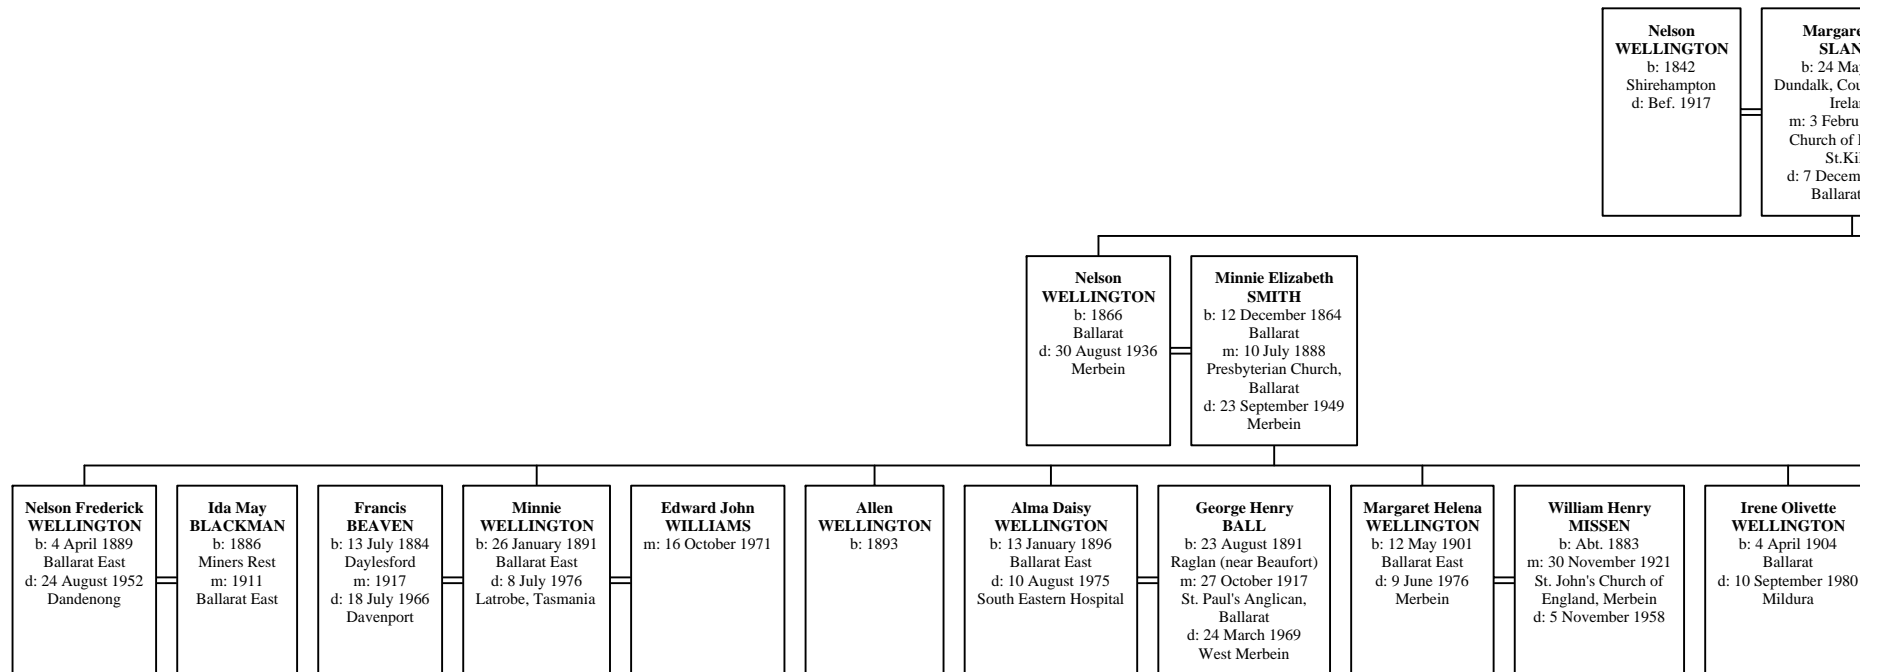

The Willingtons from Shirehampton

<http://dalmura.com.au/genealogy/Willington/>
2010

1 - Wellington/Wellington Genealogy

Margaret Ann SLANEY
 b: 24 May 1837
 Ballarat, County Louth,
 Ireland
 d: 3 February 1864
 Ballarat, Arch of England,
 St.Kilda
 d: December 1917
 Ballarat East

ette TON
 b: 1904
 Ballarat
 d: 17 March 1996

Henry Officer SYMONS
 b: 1904
 Ballarat
 m: 27 April 1927
 Merbein
 d: 30 August 1989
 Merbein

Adele Catherine WELLINGTON
 b: 16 June 1911
 Ballarat
 d: 17 March 1996

James Gray TURNER
 b: 25 May 1907
 England
 m: 1943
 d: 4 July 1964